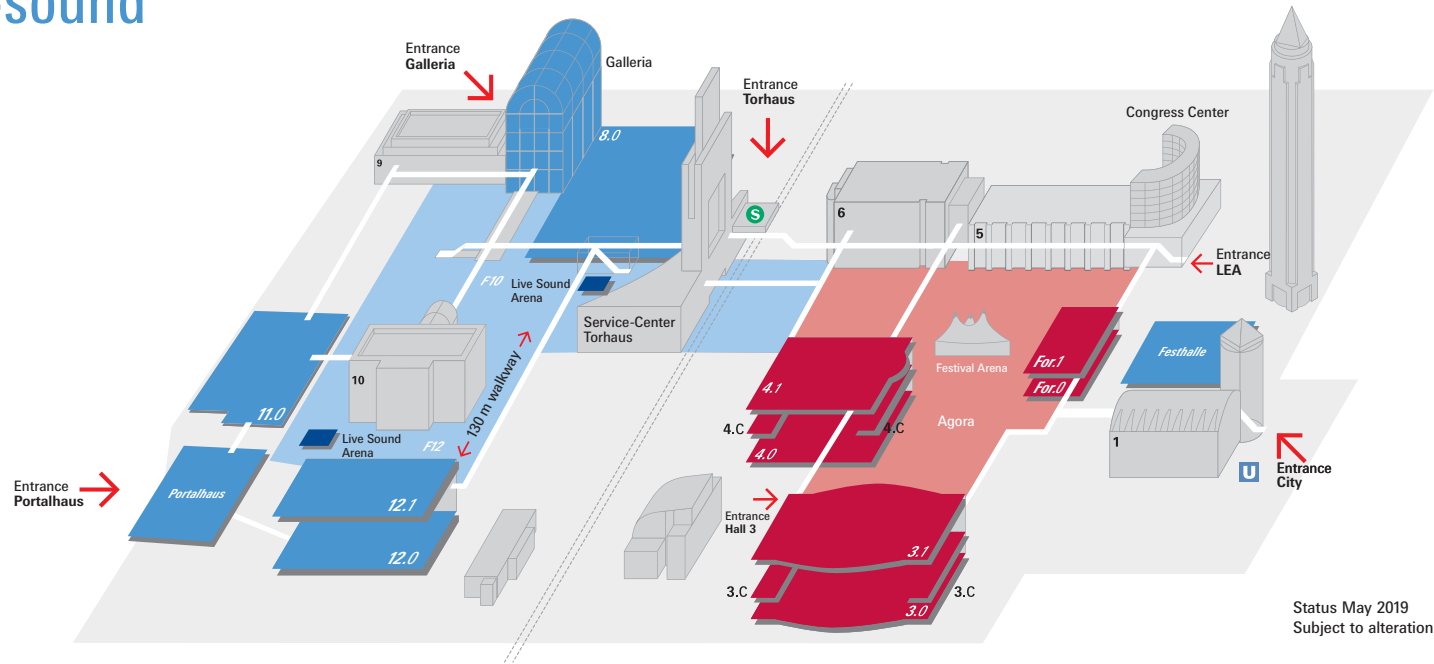

prolight+sound

Tuesday – Friday
31.3. – 3.4.2020

musikmesse

Wednesday – Saturday
1. – 4.4.2020

musikmesse festival

Tuesday – Saturday
31.3. – 4.4.2020

musikmesse plaza

Friday – Saturday
3. – 4.4.2020

Hall 8.0
Audio, Sound + Recording

Hall 11.0
Light, Media Technology + Entertainment,

Hall 12.0 + 12.1
Light, Stage + Entertainment

Portalhaus
Audio

Outdoor Area F10 + F12, Agora
Live Sound Arenas, Mobile Stages, LED, Ambisonics Sounddome

Festhalle
PRG/LEA Stage

Galleria

Hall 3.0
Pianos + Keyboards, Drums + Percussion, E-Guitars/E-Basses + Amps, Woodwind + Brass, Full-range Companies

Hall 3.1
Acoustic Guitars, Sheet Music, Stringed Instruments, Harmonica Instruments, Guitar Boutique Village

Hall 3.C

Hall 4.0

Hall 4.C

Hall 4.1

Agora
Festival Arena + Street Food Festival

Forum